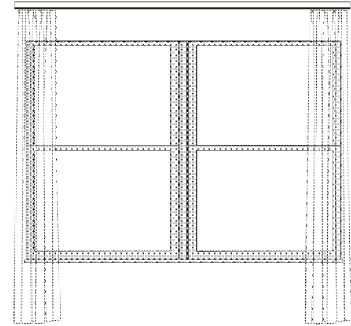

Bartolo Window Treatment Designs, Inc.
DRAPERIES & VALANCES DESIGN WORKSHEET

DATE: _____ CLIENT: _____
 DESIGNER : _____ ROOM: _____

Draperies

Rod Type : Iron / Wood / Architectural	Drapery Function: Stationary / Traversing
Lining : Privacy / Darkening / Self / None	Fullness : 300% / 250% / 200%
Heading : Euro / French / Tabs / Goblet Grommets / Rod Top / Other	Bottom : Puddle / Graze / 1/2" above / Short Style Notes:
Banding: Leading Edge / Bottom / Top	Pre made Trim: Leading Edge / Bottom / Top
Specialty Shape : Curved / Arched / Slanted	Tie Back : Ropes / Hold backs / Fabric Bands

Fabric Width:
 Fabric Repeat:
 Notes:

Valances

Style : Swag / Inverted Box Pleat / Soft Fold Mock Roman / Kingston / Cornice Box / Euro Pleat Cloud / Balloon / London / Queen Ann / Austrian / Custom Design	
Lining : Privacy / Darkening / Self / None	
Pre made Trim: Horizontal Bottom / None	
Fabric Banding: Horizontal Bottom / Vertical Edges / Custom Design / None	
Specialty Shape : Curved / Arched / Slanted	
Fabric Width:	
Fabric Repeat:	
Notes:	Picture / Drawing :